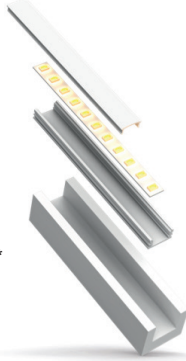

Voordelen | Avantages | Vorteile | Ventajas | Vantaggi

RESISTANT - HIGH DENSITY
Stoofvast - hoge densiteit
Résistant - haute densité
Schlagfest - hohe Materialdichte
Resistente - alta densidad
Resistenti - alta densità

AVAILABLE IN FLEXIBLE
Beschikbaar in flexibel
Disponible en flexible
Erhältlich in flexibel
Disponibile en flexible
Disponibile in flessibile

PAINTABLE
Overschilderbaar
Peut être peint
Überstreichbar
Fácil de pintar
Verniciabili

EASY TO INSTALL
Eenvoudig te installeren
Facile à installer
Einfach zu installieren
Fácil de instalar
Facili da installare

DecoFix adhesives

Lijmen | Colles | Kleber | Adhesivos | Collante

Interior, porous and dry surface

DecoFix Pro
Strong, water-based acrylic
installation adhesive

FDP500 310ml | 7 > 8m
FDP600 4200ml | 65 > 110m

or
of
ou
oder
o
oppure

Exterior, non-porous or humid surface

DecoFix Power
Very strong MS-Polymer-based
installation adhesive

FDP700 290 ml | 7 > 8m

DecoFix Extra
Polyurethane-based joint adhesive

FX200 310ml | min. 80m
FX210 tube 80ml | min. 20m

DecoFiller
Ready to use lightweight
acrylic filler/finisher

FL300 310 ml | 30m

Installation

Installatie | Installation | Installation | Instalación | Installazione

VIDEOS & MANUALS
DECOFIX GLUE INFORMATION
DECOFIX GLUE CALCULATOR

Scan the QR-code or visit
www.oracdecor.com > installation

USE
ALUMINIUM
PROFILE
FOR LED *

SX179, CX188,
CX189, CX190

COMPACT DESIGN LIGHTING

Use aluminum tape or LED bar to prevent internal diffusion and heat. *

Gebruik aluminium tape of LED strip tegen lichtdoorlatendheid en verhitting van LED.

Utilisez un ruban en aluminium ou un profil LED pour un résultat optimal.

Verwenden Sie bitte ein Alu-Band oder LED-Stäbe um zu verhindern, dass das Licht durchscheint oder zur Kühlung.

Use una barra de aluminio/cinta para LED para evitar la difusión interna y el calor.

Usare un nastro di alluminio o una barra LED per evitare la diffusione interna della luce e proteggere dal calore.

ORAC
D E C O R

Discover all our products on www.oracdecor.com

T +32 (0)59 803 252 | info@oracdecor.com

MP074-002 EU - 02/2023

COMPACT DESIGN LIGHTING

COMPACTE DESIGN VERLICHTING
ÉCLAIRAGE DESIGN COMPACT
KOMPACTE DESIGN-BELEUCHTUNG
ILUMINACIÓN DE DISEÑO COMPACTO
ILLUMINAZIONE DAL DESIGN COMPATTO